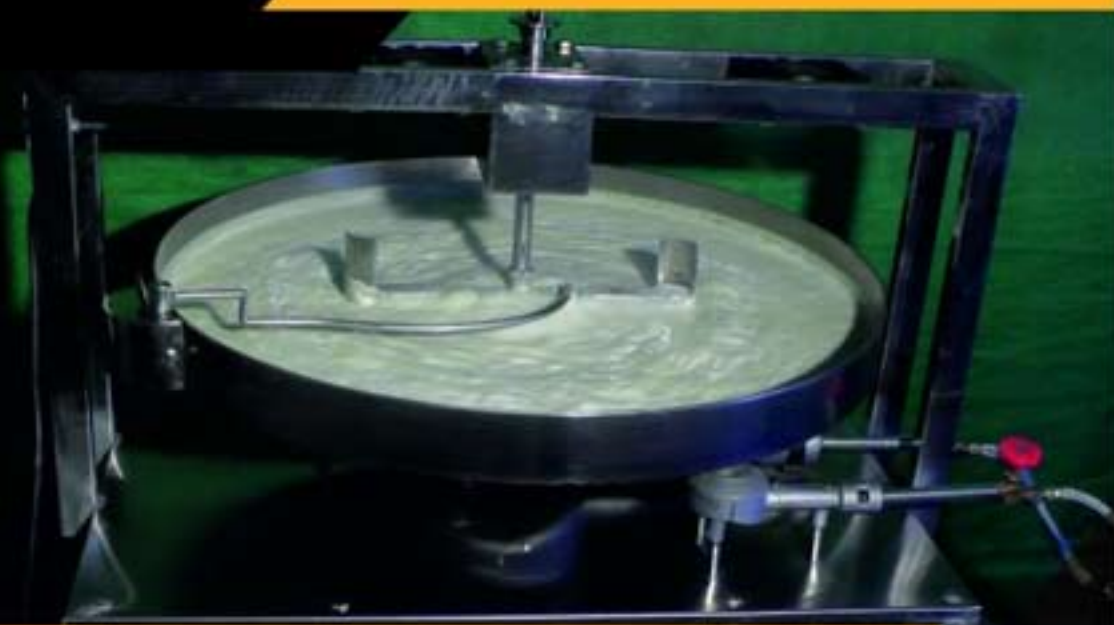

FOOD TECH INDIA

2017

Shree  
Industrial  
Machineries

# RABDI MACHINE

( Patent Awaited Machine )

Shree Industrial machineries  
Invented Unbelievable World  
First "Lachha Rabdi Machine" in  
2012 for Commercial uses. Now  
you can make Indian Rabdi with  
our Rabdi Machine.

Our Rabdi machine is Fully Perfect for the 100%  
Result of Traditional Taste for the indian Desi Rabdi.

WE BELIEVE IN  
MECHANISM

AUTOMATION  
WITHOUT EFFECTING TRADITIONAL  
TASTE OF SWEETS

Just put 10 Ltrs Milk in Rabdi Machine & Get Lachha (Malai) Rabdi  
in 40 Minutes

- No Need to blow air above Milk
- No Need to remove Malai from Milk
- No Need to Stir the Milk
- Live Rabdi Counter can be install in front of Sweet Shop,  
Marriage/Party/Hall/Lawn

write to us at: [shreeimraj@gmail.com](mailto:shreeimraj@gmail.com)